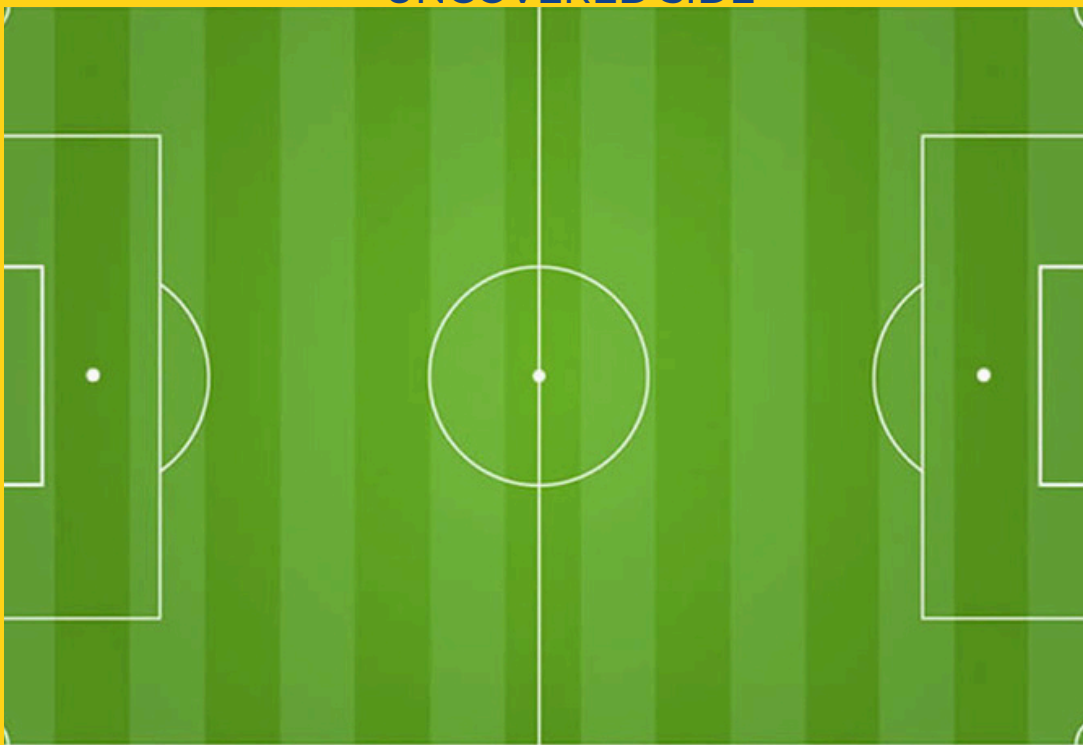

UNCOVERED SIDE

NORTH TOP UNCOVERED

Your brand on ...

## LATERAL ADVERTISING

- Your brand present throughout the entire game.
- Excellent brand recognition.
- Unmistakable attraction from the stadium perspective.
- Maximum visibility, memorable impact, and emotional connection with the fans: your brand at the center of attention!

## PRICES PER SEASON

Uncovered side	Eur 700
North top uncovered	Eur 500

Size 4 m x 1 m

PRODUCTION COSTS ARE THE RESPONSIBILITY OF THE SPONSOR.  
ALL PRICES ARE IN EUROS AND DO NOT INCLUDE IVA.